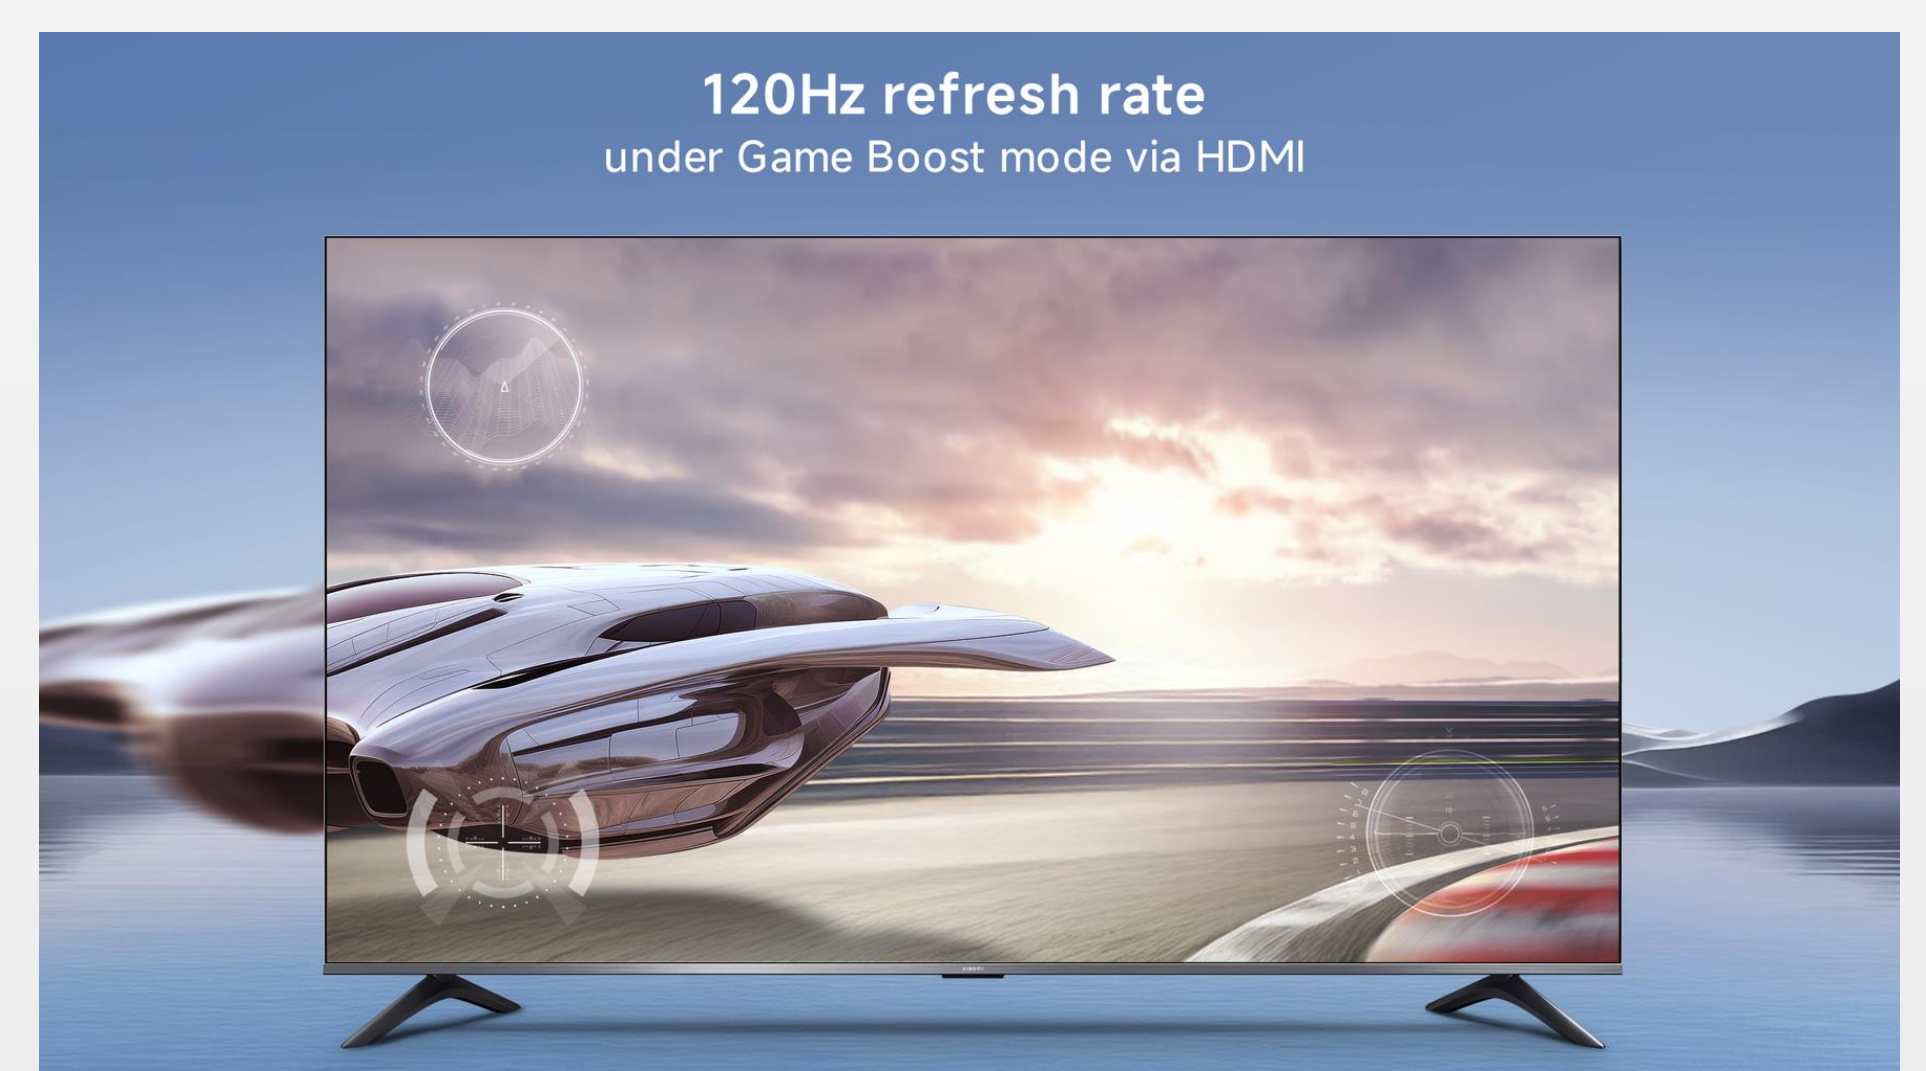

XIAOMI TV A Pro 55 2026

Smart living, immersive viewing

Bright 4K QLED display with motion smoothing technology

120Hz refresh rate under Game Boost mode via HDMI

Sleek metal finish with ultra-thin bezel design

Immersive sound with Dolby Audio¹, DTS:X, DTS Virtual:X

Everything you stream. All on one screen

Display

- 55" 4K UHD
- Resolution: 3840 x 2160
- Refresh rate: 60Hz
- Color depth: 1.07 billion
- Color Gamut: QLED DCI-P3: 92%(min)/94% (Typical)
- Viewing angle : 178° (H)/178° (V)
- HDR10+/MEMC/Filmmaker Mode

Audio

- 2 X 10 W speakers
- Dolby Audio, DTS-X, DTS Virtual:X support

Processor

- CPU: Quad A55
- GPU: Mali G52 MC1
- RAM: 2 GB
- Storage: 8 GB

Design & Dimensions

- Premium bezel-less design
- Color: verdigris(鎊色)
- Double stand
- Dimensions (without base): 1226 x 76 x 711mm
- Dimensions (including base): 1226 x 312 x 770mm
- Wall mount: 200 x 300mm
- Packing weight: 13kg