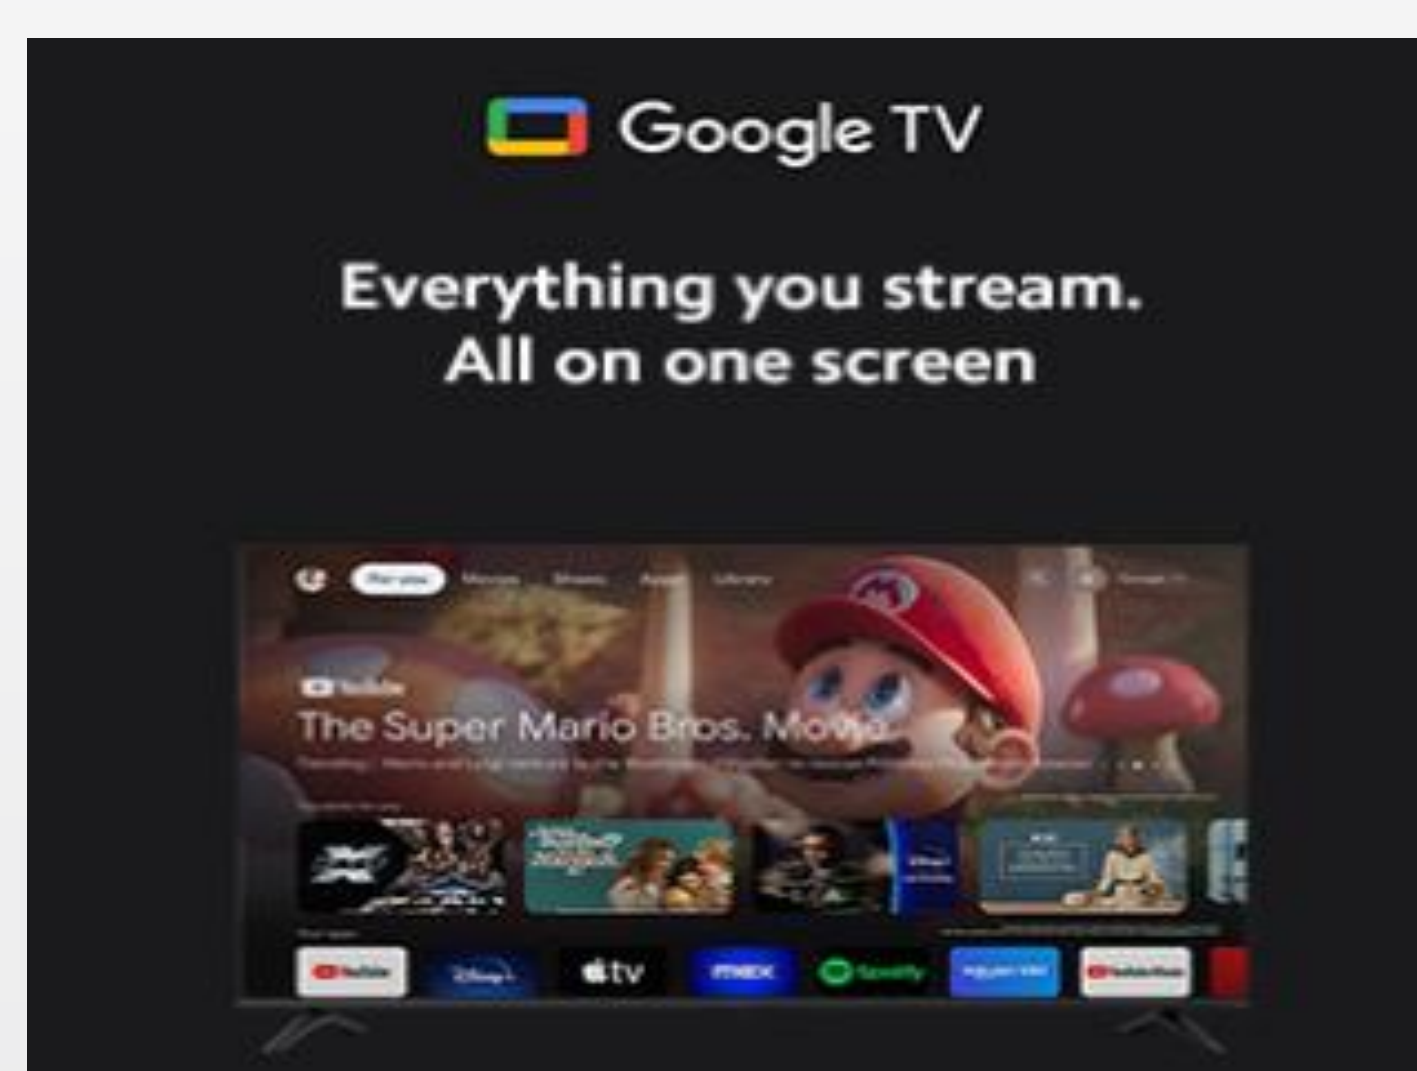

XIAOMI TV A Pro 55 2026

Smart living, immersive viewing

Bright 4K QLED display with motion smoothing technology

120Hz refresh rate under Game Boost mode via HDMI

Sleek metal finish with ultra-thin bezel design

Immersive sound with Dolby Audio¹, DTS:X, DTS Virtual:X

Everything you stream. All on one screen

Display

- 55" 4K UHD
- Resolution: 3840 x 2160
- Refresh rate: 60Hz
- Color depth: 1.07 billion
- Color Gamut: QLED DCI-P3: 92%(min)/94% (Typical)
- Viewing angle : 178° (H)/178° (V)
- HDR10+/MEMC/Filmmaker Mode